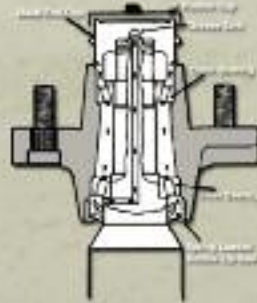

BENEFITS OF THE SURE-LUBE SYSTEM STANDARD ON ALL AXES

- Provides positive lubrication by eliminating air pockets in the hub cavity
- Clean, easy maintenance, no disassembly required
- Allows you to change grease in the hubs in just minutes by pumping the old grease out with new grease

STANDARD FEATURES

- Waterproof Lighting
- Adjustable Running Gear
- Polyester Powder Finish
- Hot Dipped Galvanized Finish

Karavan Trailers Incorporated Warranty Policy

Karavan Trailers, Inc. warrants each new Karavan Trailers Trailer to be free from defects in materials and workmanship for a period of one (1) year from date of purchase or two (2) years from the date of manufacturer. Karavan Trailers shall repair or replace, without charge, any parts found to be defective because of imperfect workmanship or materials, within a reasonable time after the trailer is returned at purchaser's expense to any Karavan Trailers authorized distributor or dealer. Karavan Trailers will have a limited lifetime warranty against manufacturer defects on the frame. See karavantrailers.com for full description of our warranty policy.

KARAVAN

T R A I L E R S

P.O. Box 27 • 100 Karavan Drive • Fox Lake, Wisconsin 53933
(920) 928-6200 • FAX (920) 928-6201